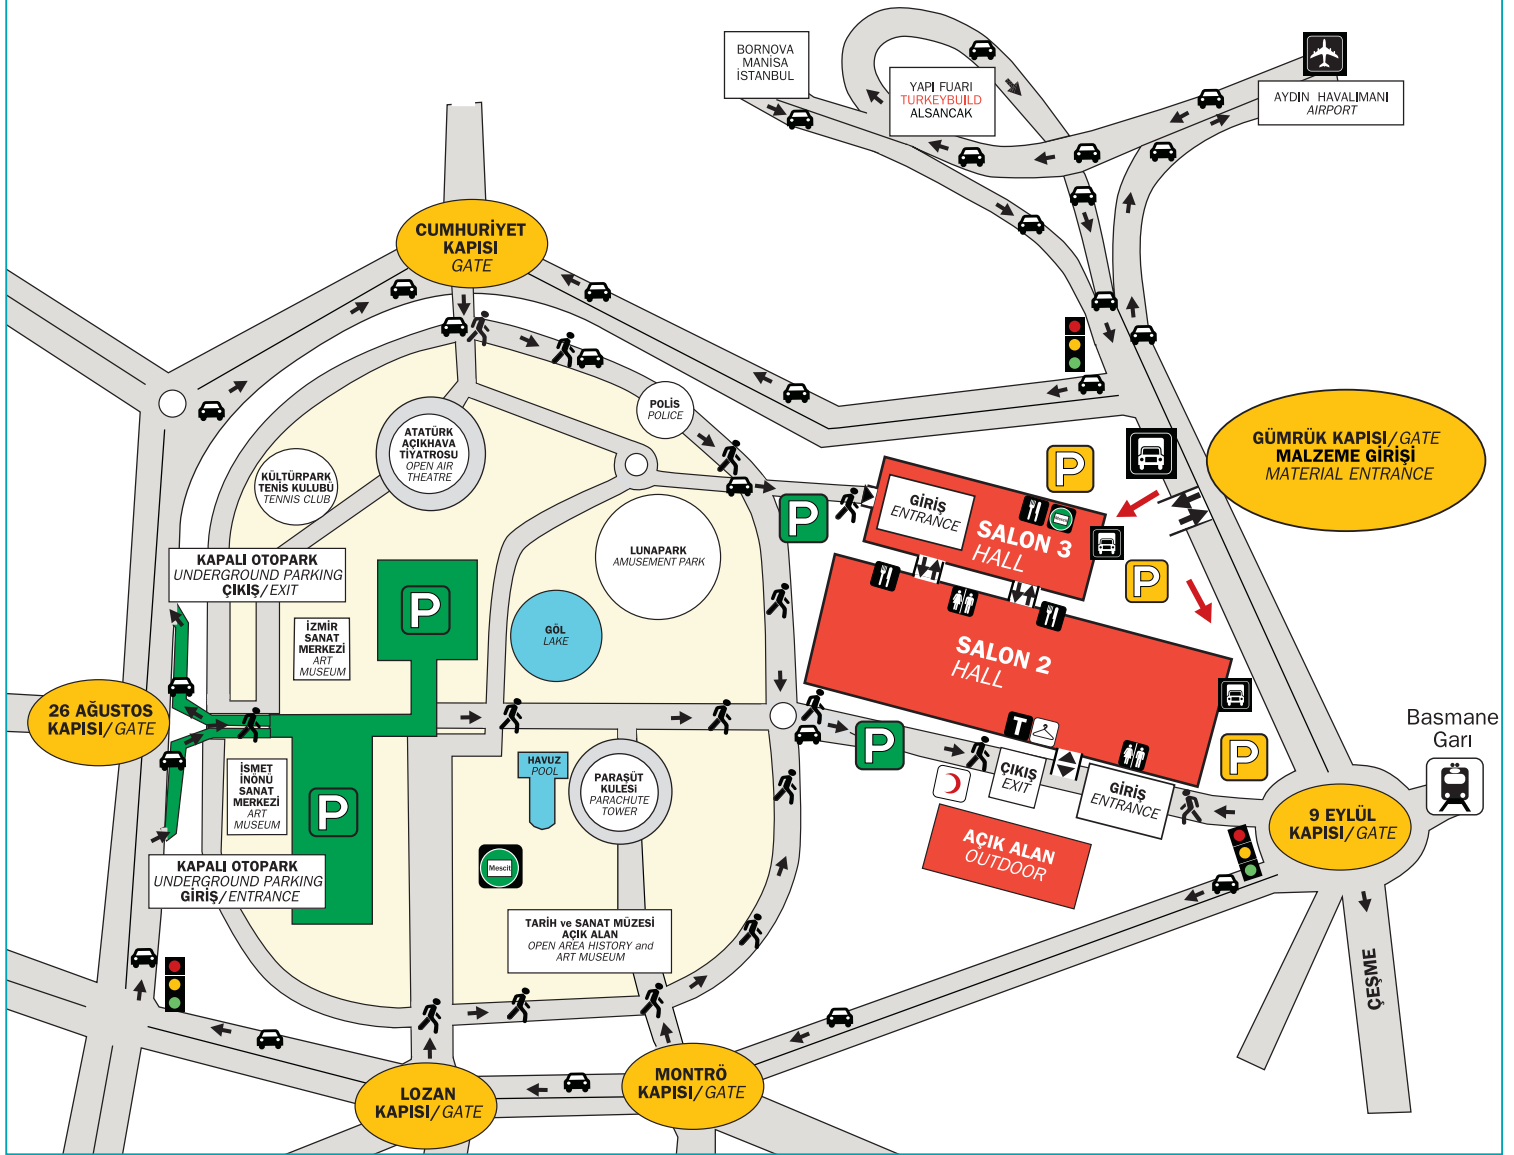

YAPI - TURKEYBUILD İZMİR FUAR ALANI/LAYOUT

RESTAURANT
RESTAURANT

BAYAN/BAY WC
LADIES/MAN TOILET

MESCİT
PRAYER ROOM

ZİYARETÇİ OTOPARKI
VISITORS CARPARK

TEKNİK OFİS
TECHNICAL OFFICE

TREN GARI
TRAIN STATION

GİRİŞ/ÇIKIŞ
ENTRANCE/EXIT

İLK YARDIM
FIRST AID

KATILIMCI OTOPARKI
EXHIBITORS CARPARK

HAVALİMANI
AIRPORT

MALZEME GİRİŞİ
MATERIAL ENTRANCE

VESTİYER
CLOAKROOM